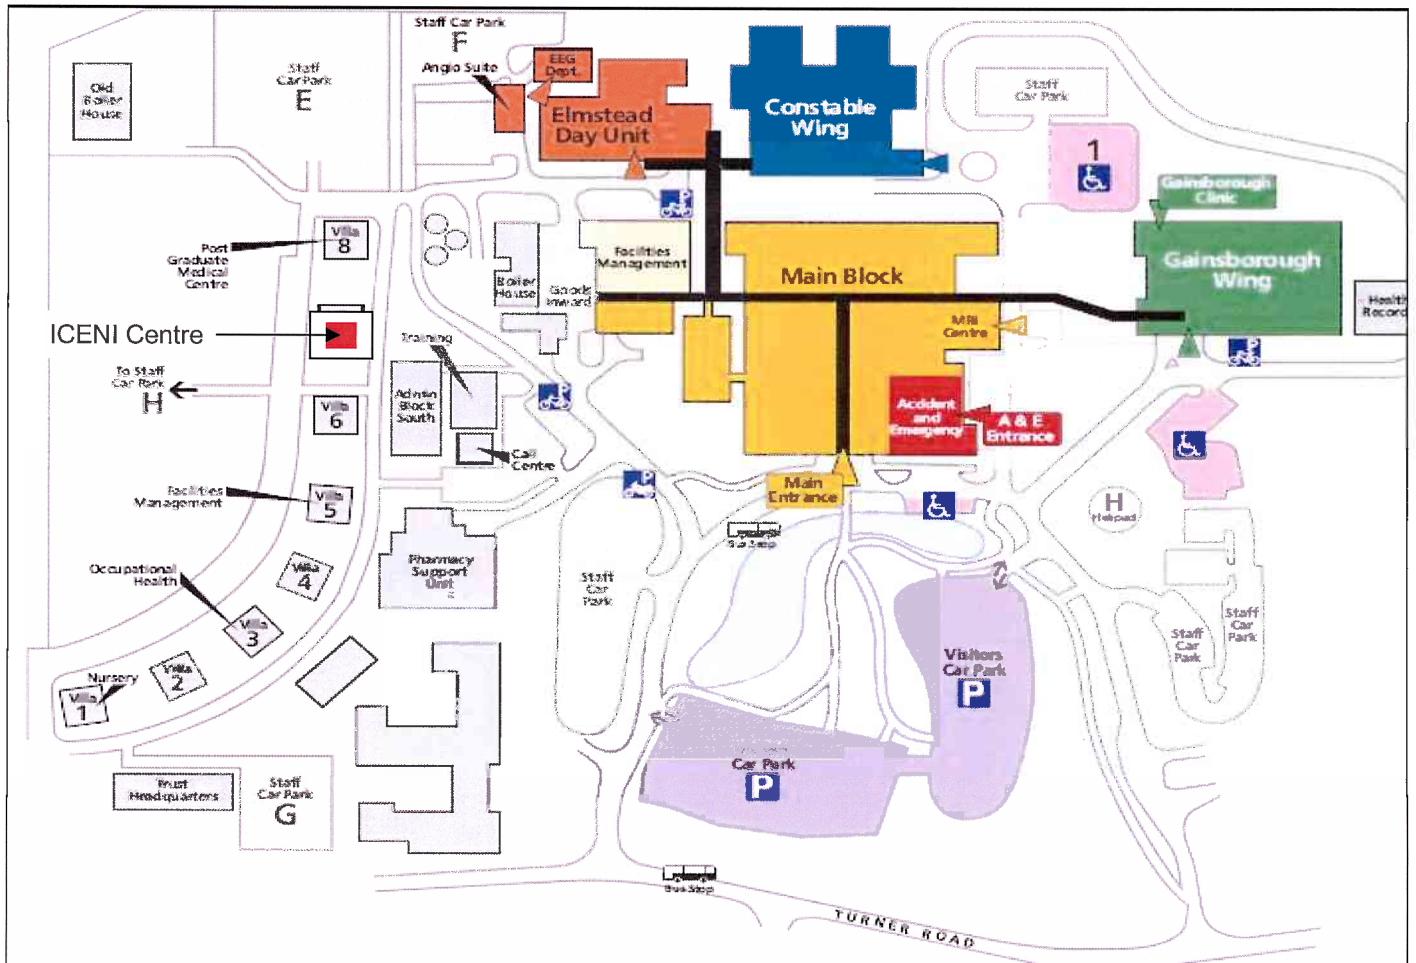

The ICENI Centre

The ICENI Centre is villa 7, next door to the PGMC building as marked on the map.

The ICENI Centre, Colchester Hospital, Turner Road, Colchester, Essex CO4 5JL.